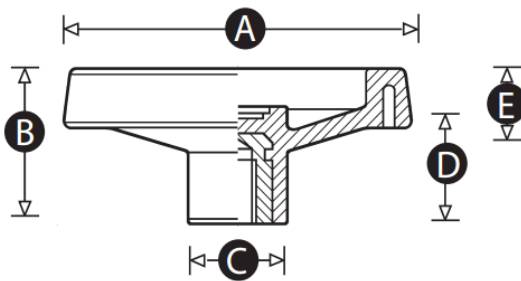

G01HW Solid Thermoplastic Control Handwheel

Material

- Body: High impact resistant thermoplastic, matt black
- Insert: Zinc plated steel

Part No.	A	B	C	D	E	Pilot Bore	Maximum Bore
G01HW-5443T	100	39	30	34	21	8	16
G01HW-5444W	125	44	36	37	24	8	16
G01HW-5445P	150	53	38	43	29	8	20
G01HW-5446R	175	56	40	46	32	8	20
G01HW-5447U	200	59	44	49	35	8	20

G02HW Spoked Control Handwheel

Material

- Body: High impact resistant thermoplastic, matt black
- Insert: Zinc plated steel

Part No.	A	B	C	D	E	Pilot Bore	Maximum Bore
G02HW-5265X	100	44	28	33	16	8	16
G02HW-5266P	130	49	31	35	20	8	16
G02HW-5267S	160	56	40	40	24	8	20
G02HW-5268V	200	61	50	40	28	8	20
G02HW-5269Y	250	70	56	44	32	8	20