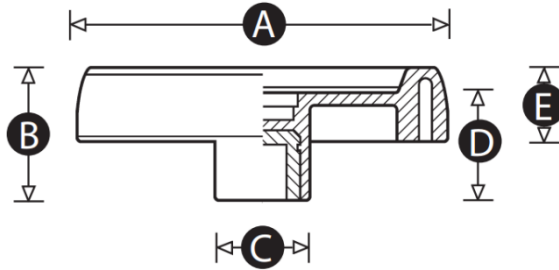

G01HW Solid Thermoplastic Control Handwheel

Material

- Body: High impact resistant thermoplastic, matt black
- Insert: Zinc plated steel

Part No.	A	B	C	D	E	Pilot Bore	Maximum Bore
G01HW-5443T	100	39	30	34	21	8	16
G01HW-5444W	125	44	36	37	24	8	16
G01HW-5445P	150	53	38	43	29	8	20
G01HW-5446R	175	56	40	46	32	8	20
G01HW-5447U	200	59	44	49	35	8	20

G02HW Spoked Control Handwheel

Material

- Body: High impact resistant thermoplastic, matt black
- Insert: Zinc plated steel

Part No.	A	B	C	D	E	Pilot Bore	Maximum Bore
G02HW-5265X	100	44	28	33	16	8	16
G02HW-5266P	130	49	31	35	20	8	16
G02HW-5267S	160	56	40	40	24	8	20
G02HW-5268V	200	61	50	40	28	8	20
G02HW-5269Y	250	70	56	44	32	8	20